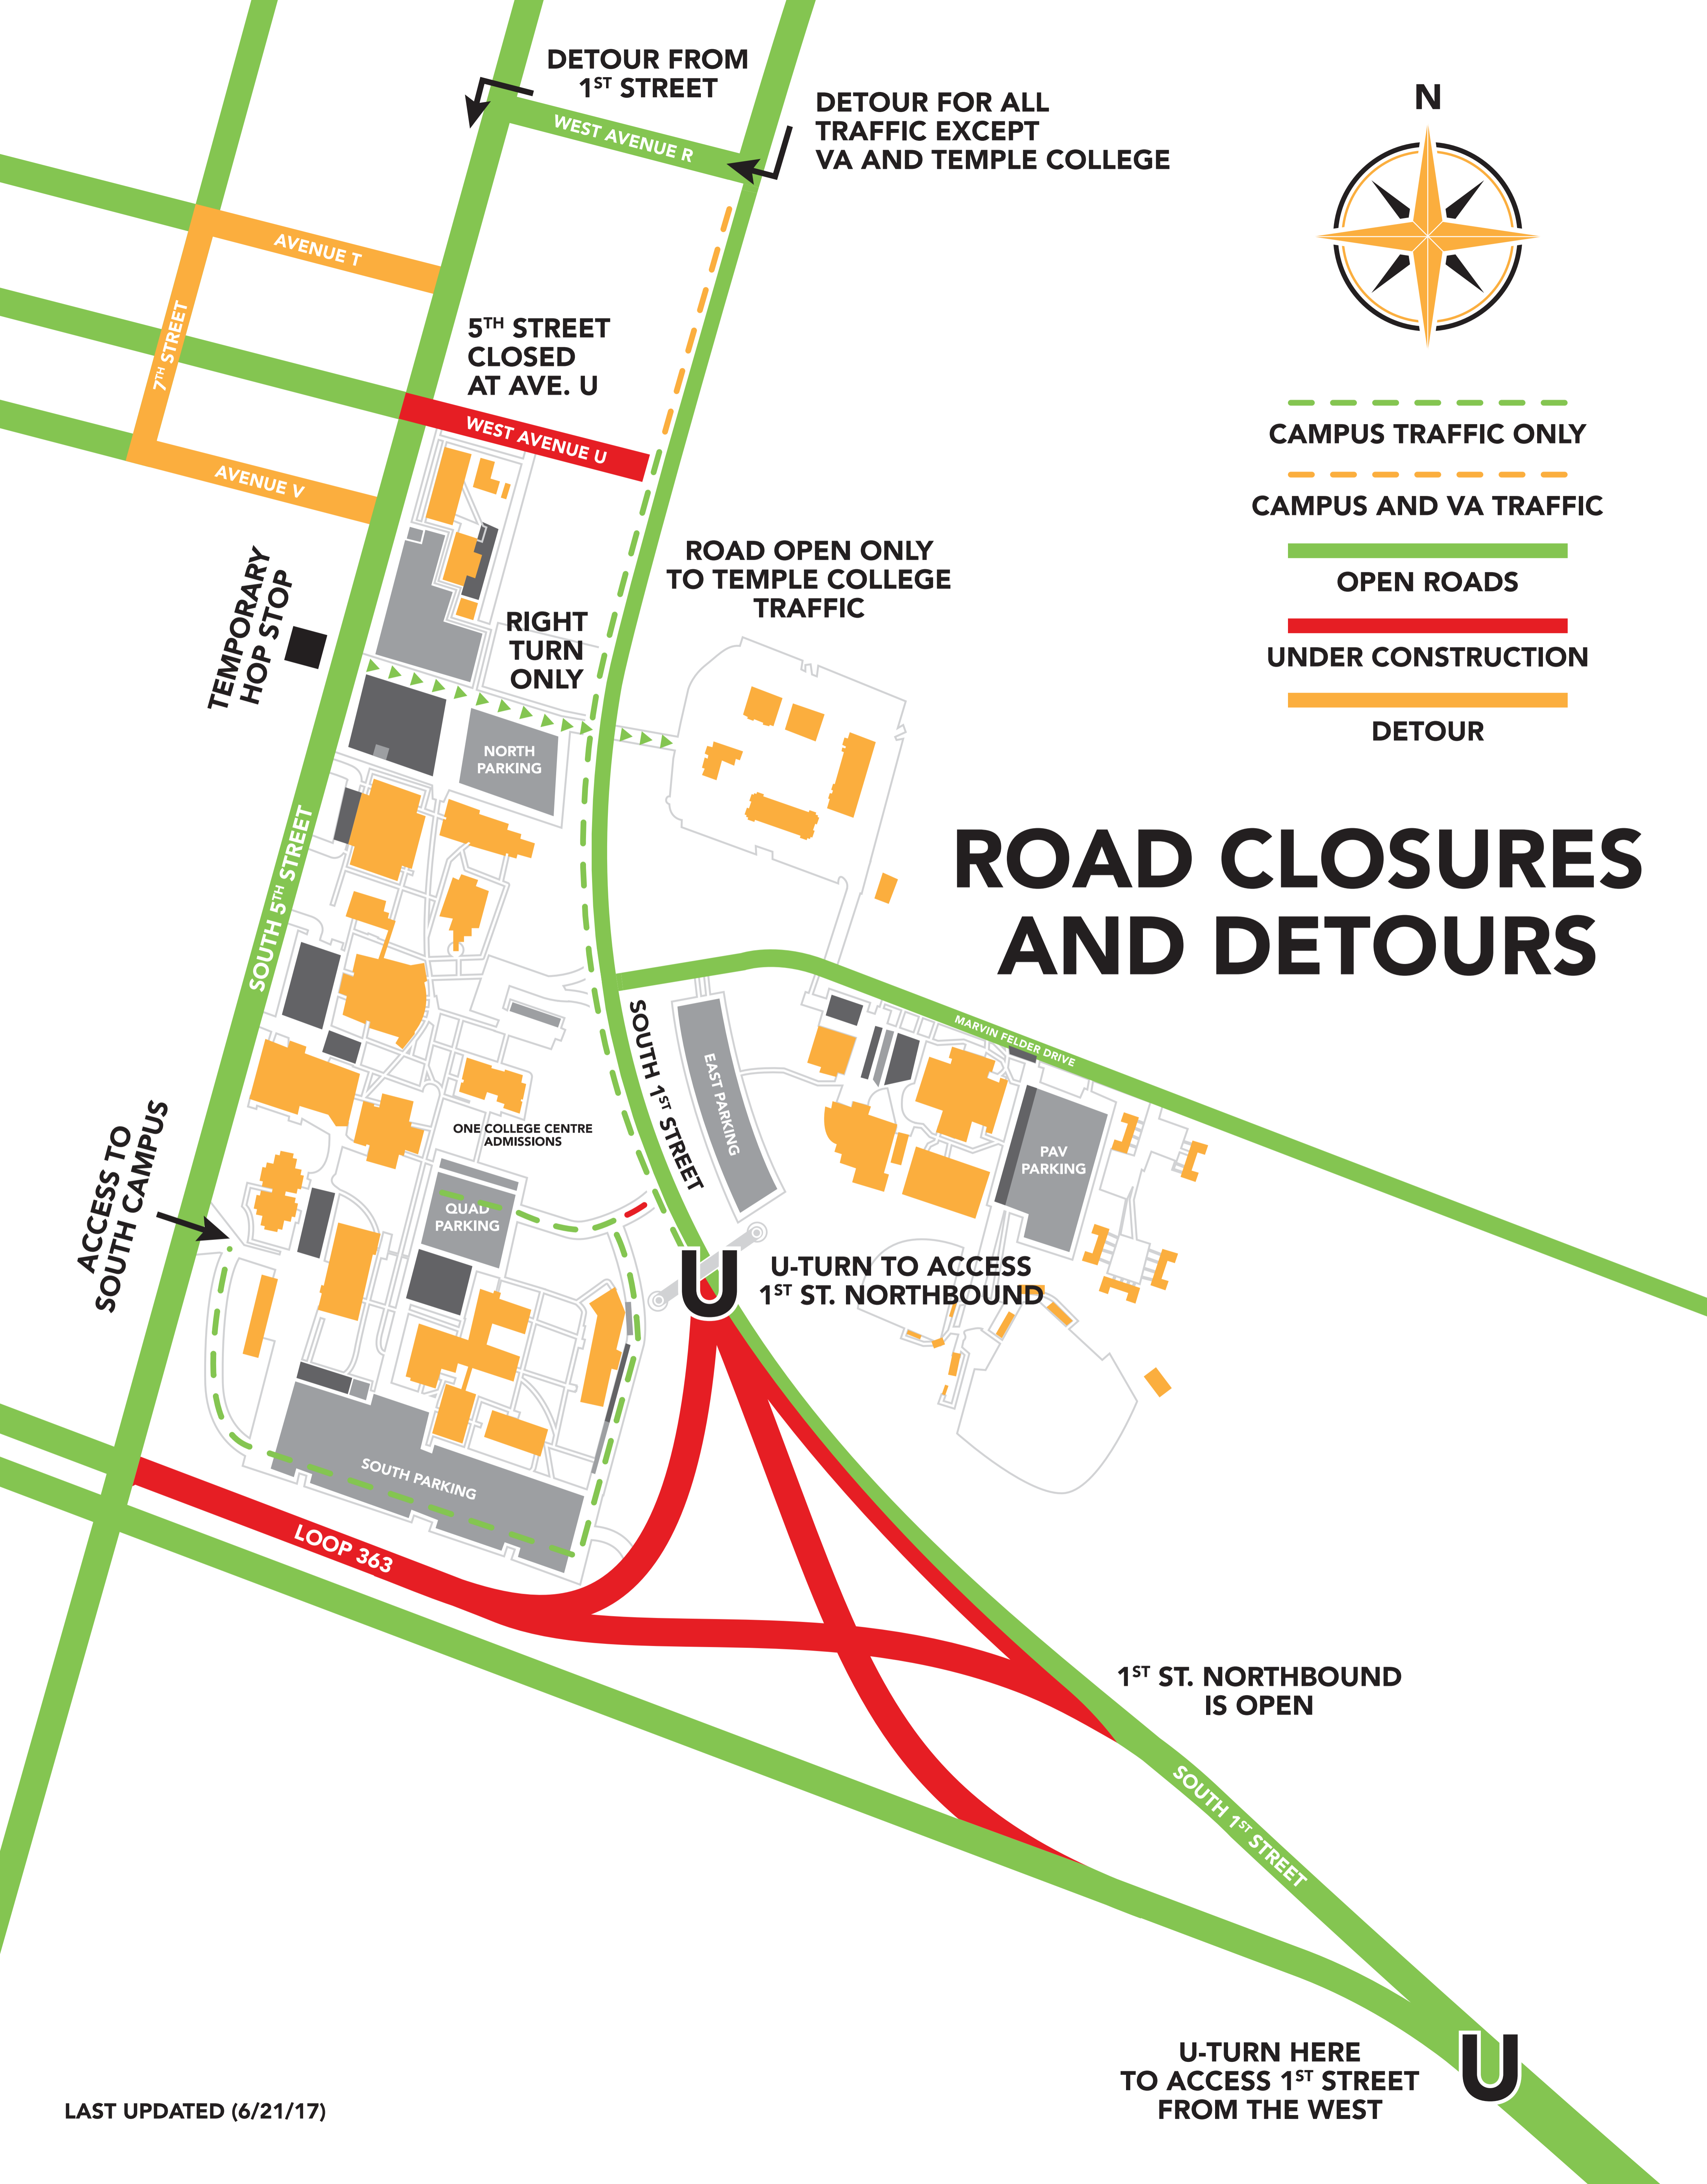

-  CAMPUS TRAFFIC ONLY
-  CAMPUS AND VA TRAFFIC
-  OPEN ROADS
-  UNDER CONSTRUCTION
-  DETOUR

ROAD CLOSURES AND DETOURS

DETOUR FROM 1ST STREET

DETOUR FOR ALL TRAFFIC EXCEPT VA AND TEMPLE COLLEGE

5TH STREET CLOSED AT AVE. U

ROAD OPEN ONLY TO TEMPLE COLLEGE TRAFFIC

RIGHT TURN ONLY

U-TURN TO ACCESS 1ST ST. NORTHBOUND

1ST ST. NORTHBOUND IS OPEN

U-TURN HERE TO ACCESS 1ST STREET FROM THE WEST